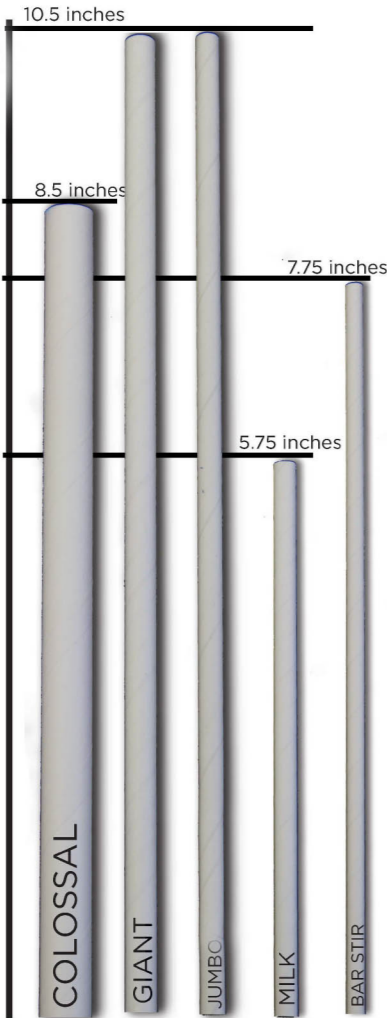

02 PRODUCT CATEGORY

PAPER STRAWS Paper Straws Specifications

Custom Designs Available!

- **COLOSSAL**
  Bubble Tea
  0.400" ID
  8.5" Standard Length
- **GIANT**
  Milkshakes & Smoothies
  0.292" ID
  7.75" & 10.5" Standard Lengths
- **JUMBO**
  Standard Straw Size
  0.227" ID
  7.75" & 10.5" Standard Lengths
- **MILK**
  Children/Small Cocktails
  0.227" ID
  6" Standard Length
- **BAR STIR**
  Large Cocktails
  0.150" ID
  7.75" Standard Length
  (available in plain white or solid black only)

^ Actual straw inner diameter

Package Options: individually paper wrapped, opp bag, box package